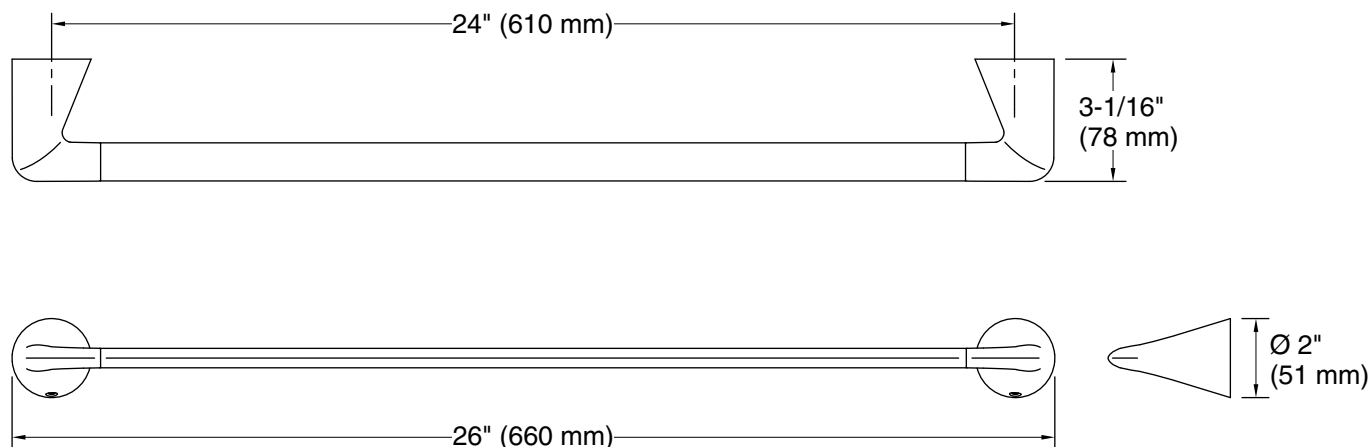

Color tiles intended for reference only.

Color	Code	Description
	CP	Polished Chrome
	BN	Vibrant® Brushed Nickel
	BL	Matte Black

Technical Information

All product dimensions are nominal.

Installation Type: Wall-mount